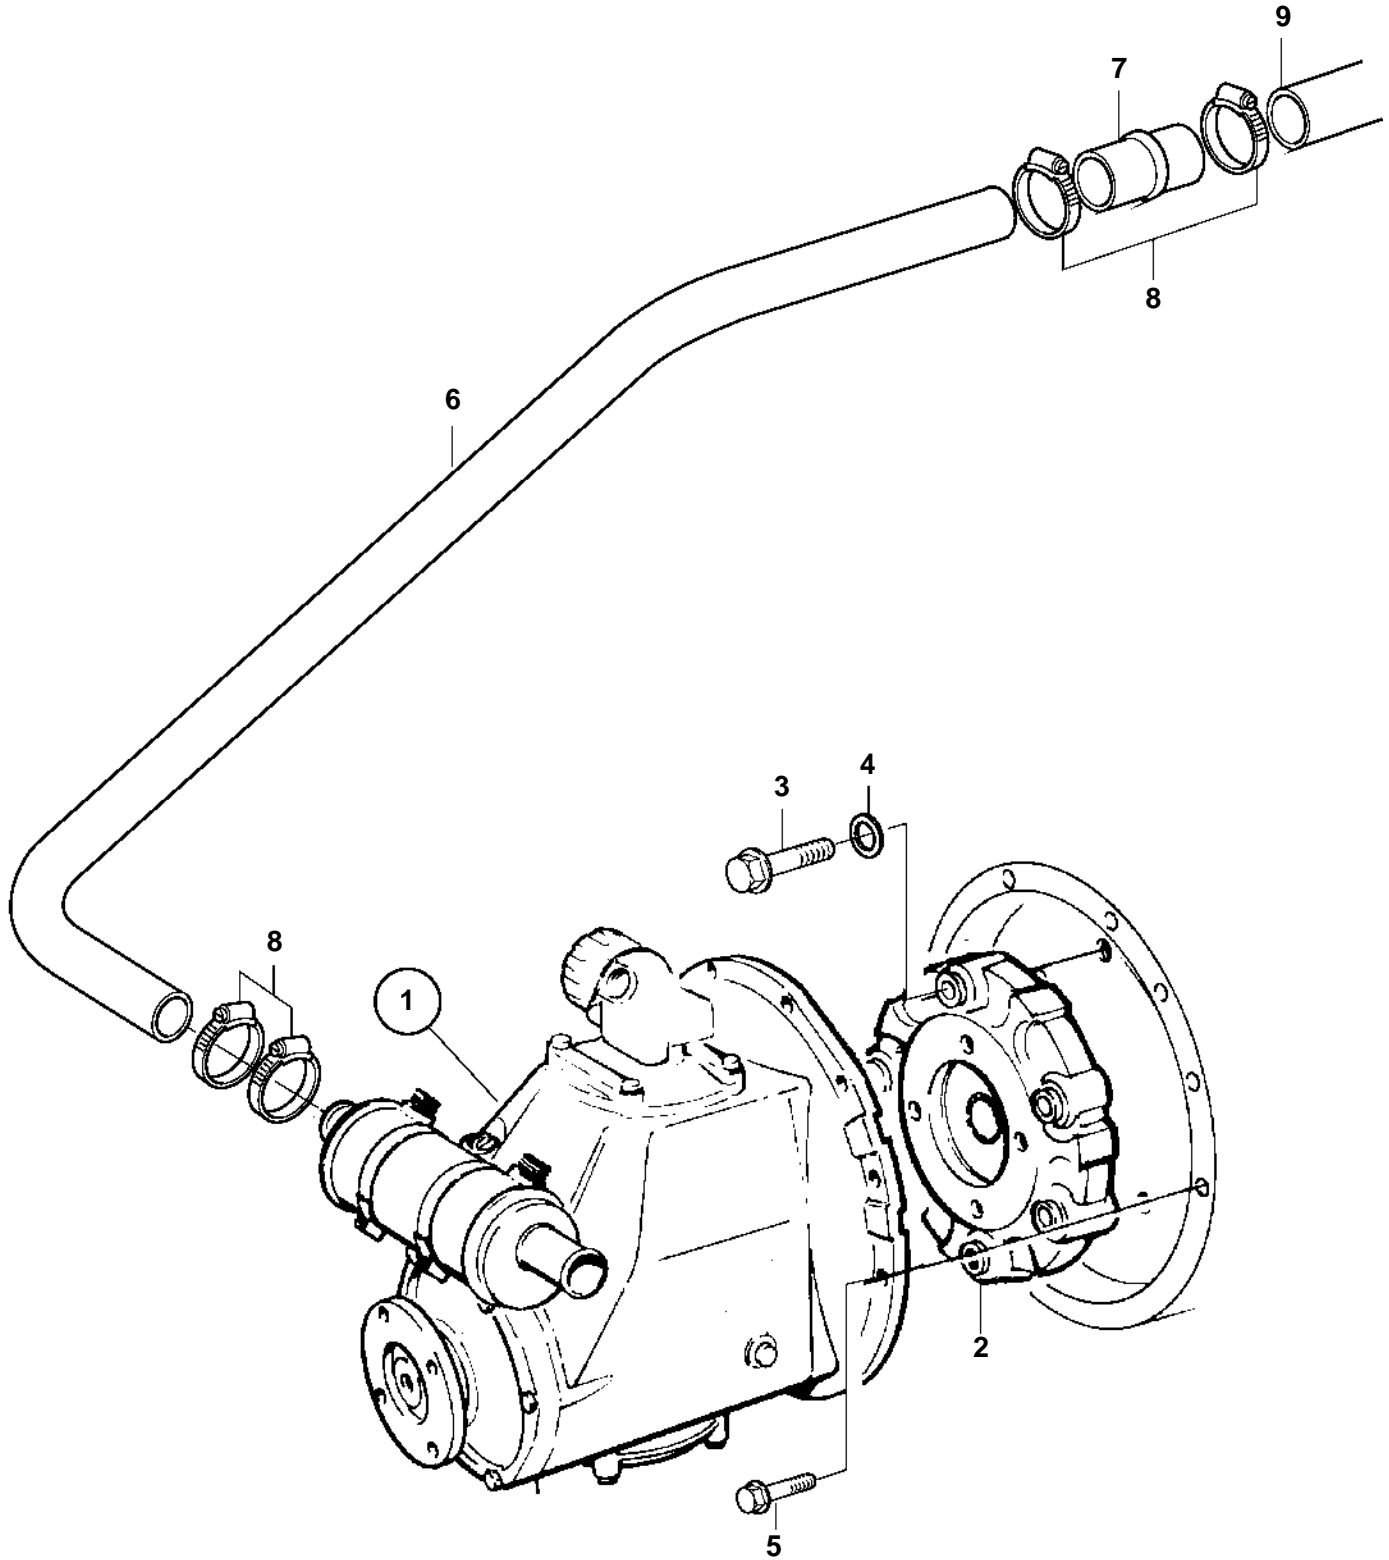

TMD31L-A, TAMD31P-A, TAMD31L-A, TAMD31M-A

TMD31L-A, TAMD31P-A, TAMD31L-A, TAMD31M-A

REF	PART NO.	QTY	DESCRIPTION	NOTES
1		1	Reversing gear	
2	872959	1	Vibration damper	Replaced by 1pcs 3582751, vibration damper, 6pcs 959227, screw and 6pcs 941907, spring washer.
	3582751	1	Vibration damper	
3	959227	6	Screw	
4	941907	6	Spring washer	
5	946752	9	Flange screw	
6	861739	1	Hose	
7	861090	1	Tube	
8	961669	4	Hose clamp	
9	861737	1	Hose	Reverse gear-sea water pump.